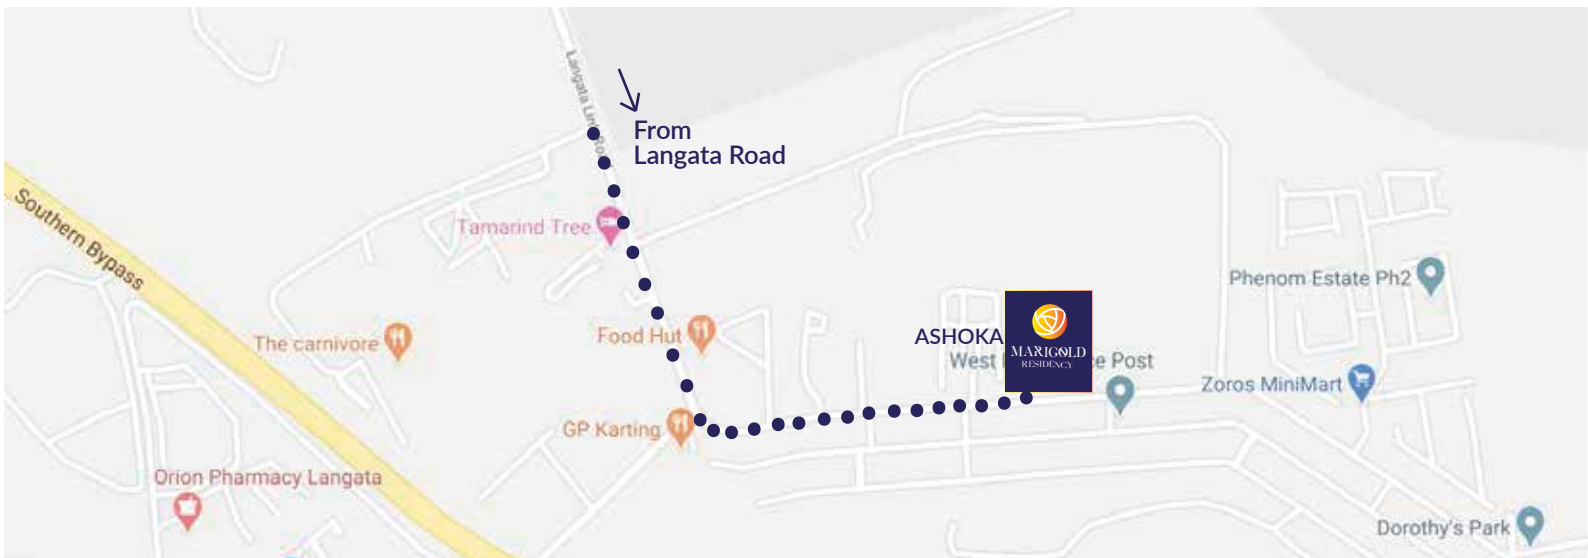

MARIGOLD RESIDENCY

4 BEDROOM ALL ENSUITE TOWNHOUSES WITH DSQ

2,650 SQFT

42 Units Along Langata Link Road
5 minutes from Southern Bypass

MASTER & FLOOR PLANS

Completion: February 2022

TOWNHOUSE FEATURES

4 Bedroom All Ensuite + DSQ
Master Room with Balcony
Cloak Room
Roof Terrace
Modern Finishes
Swimming Pool & Kids Play Area
Steam Room & Gym
Exclusive Clubhouse
Three Parking Spaces Per Unit
Ample Visitors Parking
24 Hour Security, Electric Fence
CCTV Surveillance + Intercom
Solar Water Heating System

42
UNITS

LOCATION MAP

FLEXIBLE OFF PLAN
PAYMENT OPTIONS AVAILABLE
Terms & Conditions Apply

50%
SOLD OFF PLAN

Email: info@purpledotint.com | www.purpledotint.com

MARIGOLD RESIDENCY

Shimo La Tewa Road
Off Mombasa Road
Email: info@purpledotint.com
Website: www.purpledotint.com