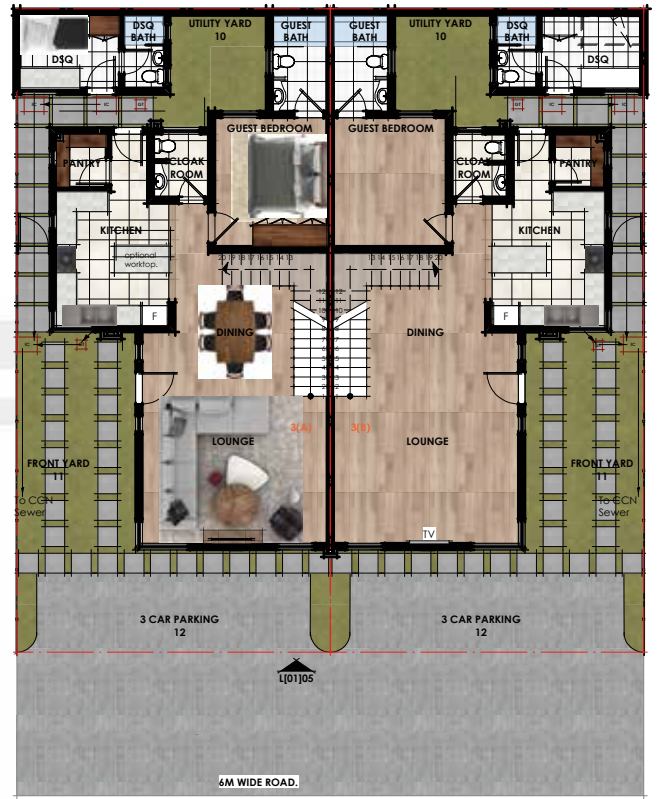

MARIGOLD RESIDENCY

4 BEDROOM ALL ENSUITE TOWNHOUSES WITH DSQ

2,650 SQFT

42 Units Along Langata Link Road
5 minutes from Southern Bypass

MASTER & FLOOR PLANS

Completion: February 2022

TOWNHOUSE FEATURES

4 Bedroom All Ensuite + DSQ
Master Room with Balcony
Cloak Room
Roof Terrace
Modern Finishes
Swimming Pool & Kids Play Area
Steam Room & Gym
Exclusive Clubhouse
Three Parking Spaces Per Unit
Ample Visitors Parking
24 Hour Security, Electric Fence
CCTV Surveillance + Intercom
Solar Water Heating System